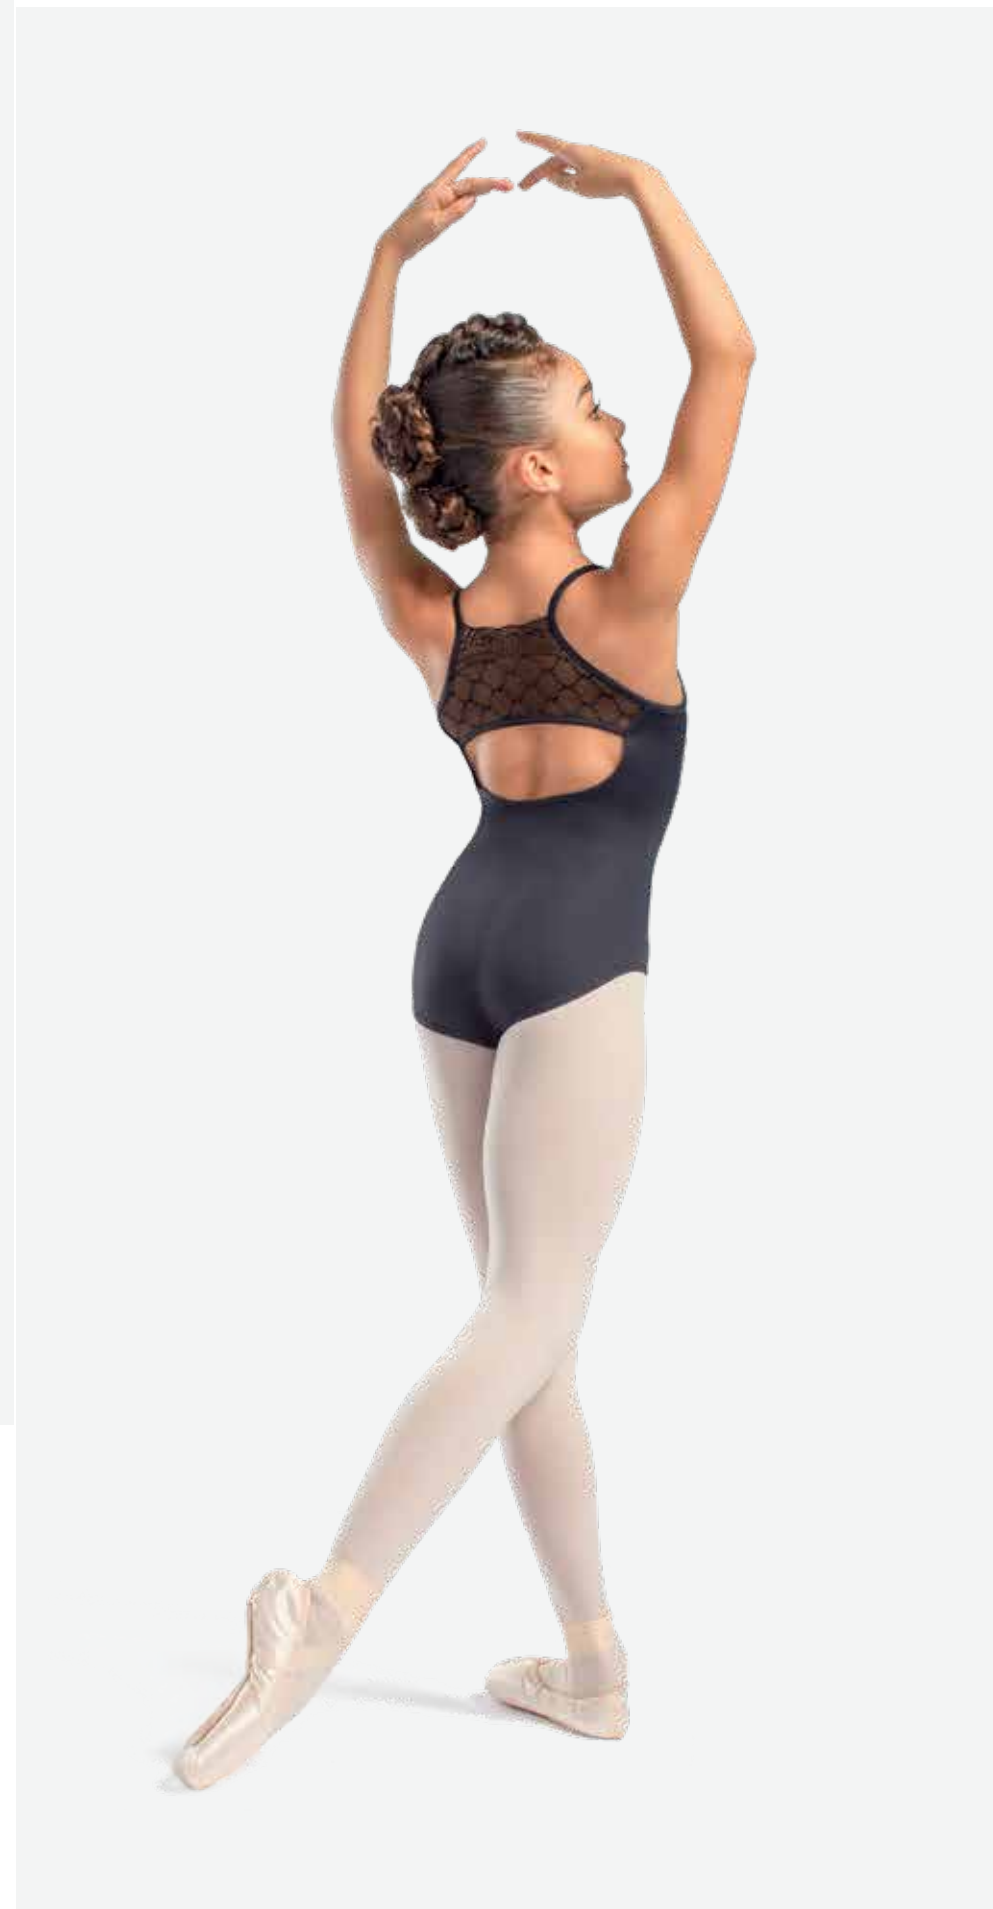

L-1829

- Microfiber / Diamond Lace
- Fully front lined

Child Sizes:
6x-7, 8-10, 12-14, YJr