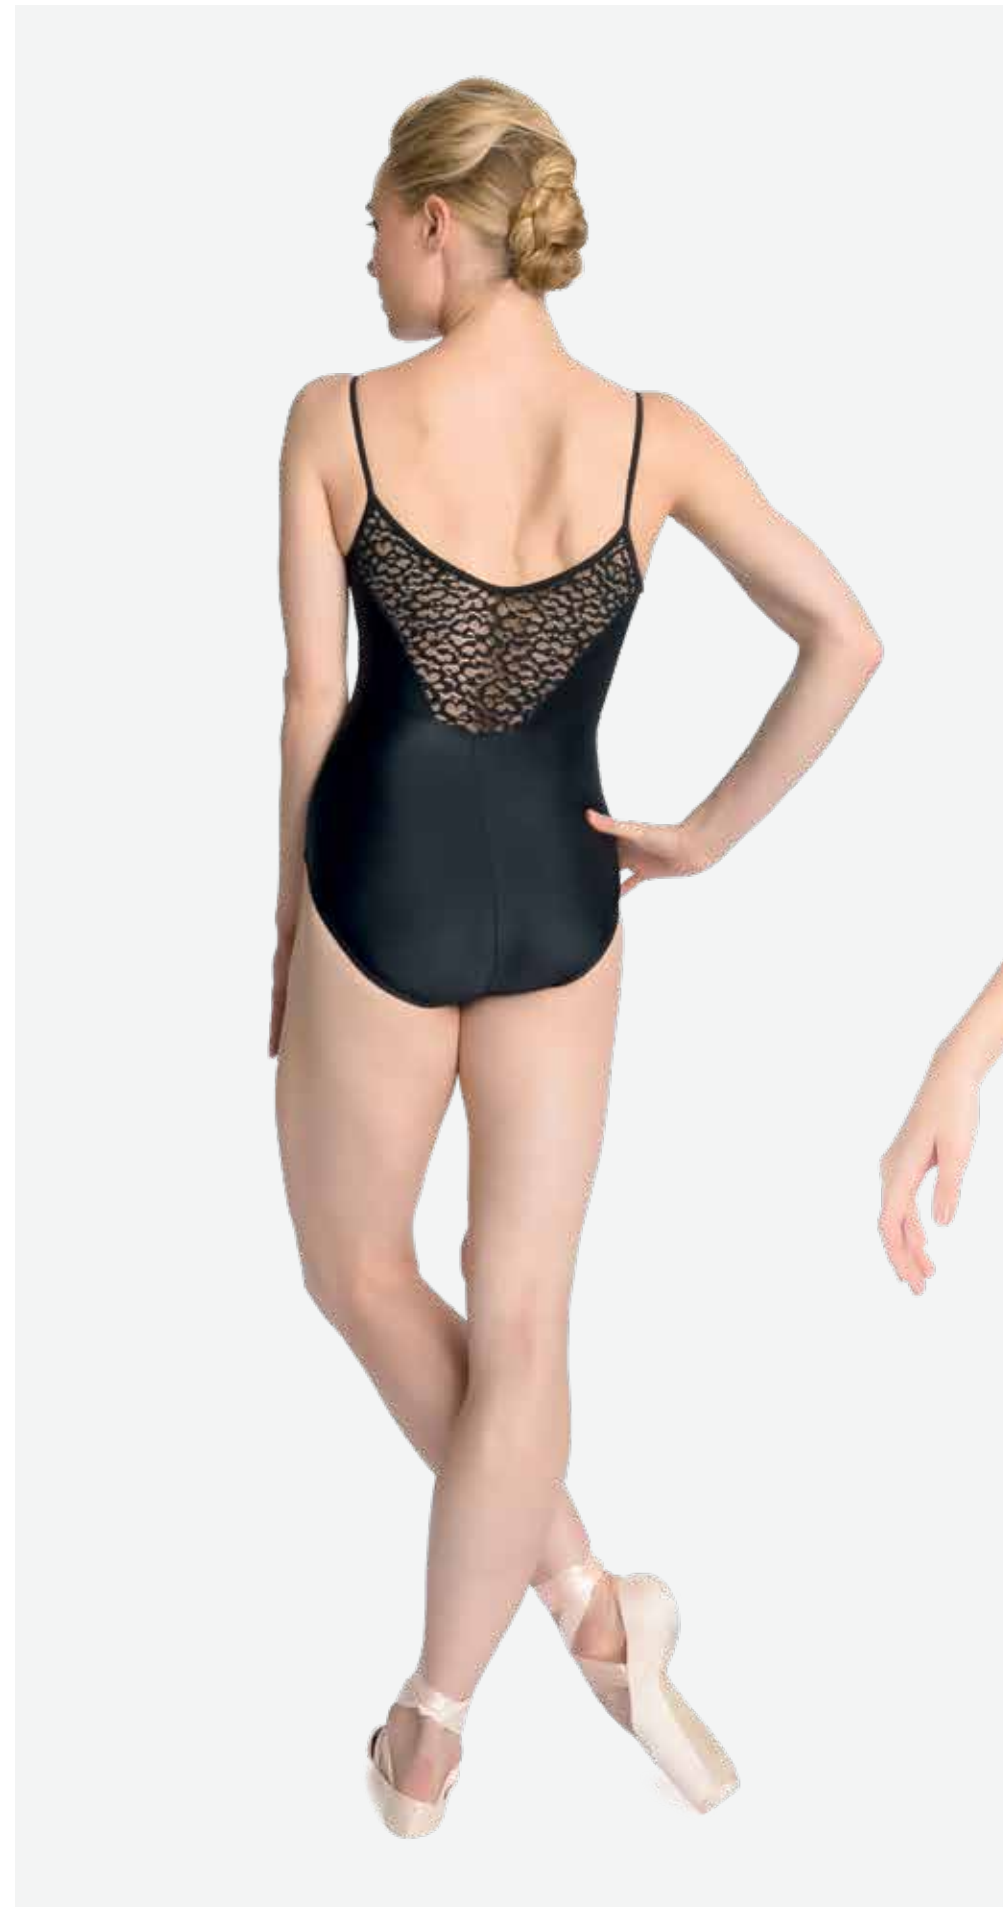

01 - Black

1523 - Desert Taupe

L-2007

- Shimmer Microfiber / Soft Classic Lace
- Fully front lined

Child Sizes:
6x-7, 8-10, 12-14, YJr

01 - Black

1523 - Desert Taupe

PL-2032

- Shimmer Microfiber / Soft Classic Lace
- Shelf-lined

Adult Sizes:
P, S, M, L, XL

01 - Black

1523 - Desert Taupe

01 - Black

1523 - Desert Taupe

L-2009

- Shimmer Microfiber / Soft Classic Lace
- Fully front lined

Child Sizes:
6x-7, 8-10, 12-14, YJr

PL-2033

- Shimmer Microfiber / Soft Classic Lace
- Shelf-lined

Adult Sizes:
P, S, M, L, XL

01 - Black

1523 - Desert Taupe

L-2011

- Shimmer Microfiber / Soft Classic Lace
- Fully front lined