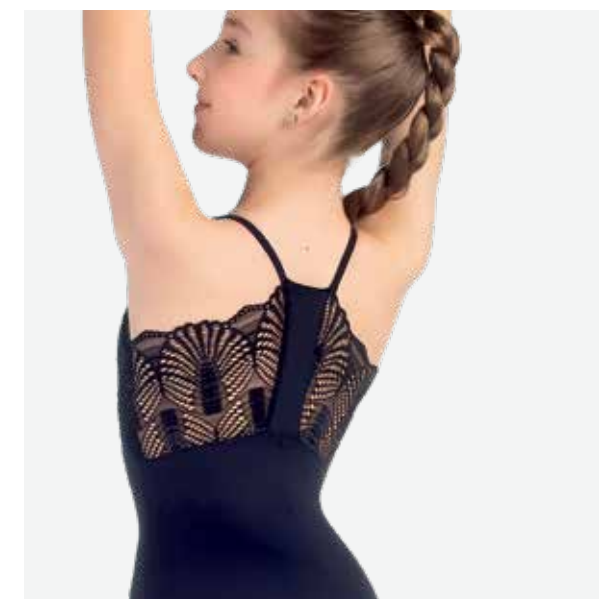

Adult Sizes:
P, S, M, L, XL

01 - Black

02 - White

L-2019

- Microfiber / Mesh LYCRA® / Fanned Lace
- Fully front lined

Child Sizes:
12-14, YJr

01 - Black

02 - White

PL-2041

- Microfiber / Fanned Lace
- Shelf-lined, white is fully front lined

Adult Sizes:
P, S, M, L, XL

L-2021

- Microfiber / Fanned Lace
- Fully front lined

Child Sizes:
12-14, YJr

PL-2042

- Microfiber / Fanned Lace
- Shelf-lined, white is fully front lined