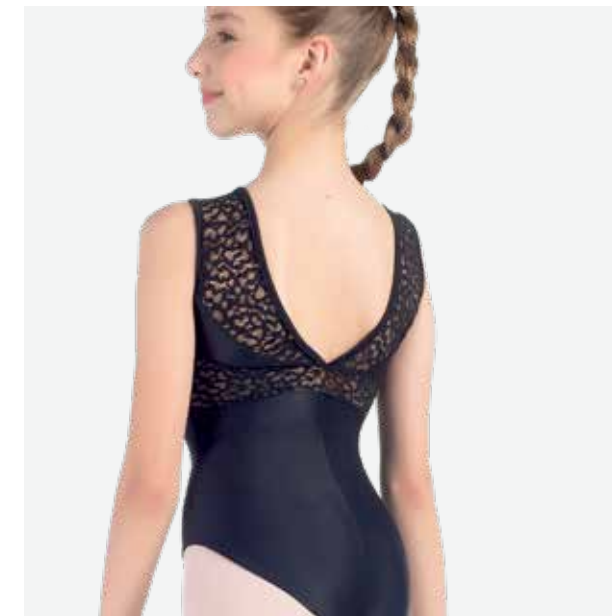

- Shimmer Microfiber / Soft Classic Lace
- Shelf-lined

Adult Sizes:
P, S, M, L, XL

01 - Black

1523 - Desert Taupe

01 - Black

1523 - Desert Taupe

L-2009

- Shimmer Microfiber / Soft Classic Lace
- Fully front lined

Child Sizes:
6x-7, 8-10, 12-14, YJr

PL-2033

- Shimmer Microfiber / Soft Classic Lace
- Shelf-lined

Adult Sizes:
P, S, M, L, XL

01 - Black

1523 - Desert Taupe

L-2011

- Shimmer Microfiber / Soft Classic Lace
- Fully front lined

Child Sizes:
6x-7, 8-10, 12-14, YJr

01 - Black

1523 - Desert Taupe

PL-2034

- Shimmer Microfiber / Soft Classic Lace / Mesh Spandex

- Shelf-lined

Adult Sizes:
P, S, M, L, XL

01 - Black