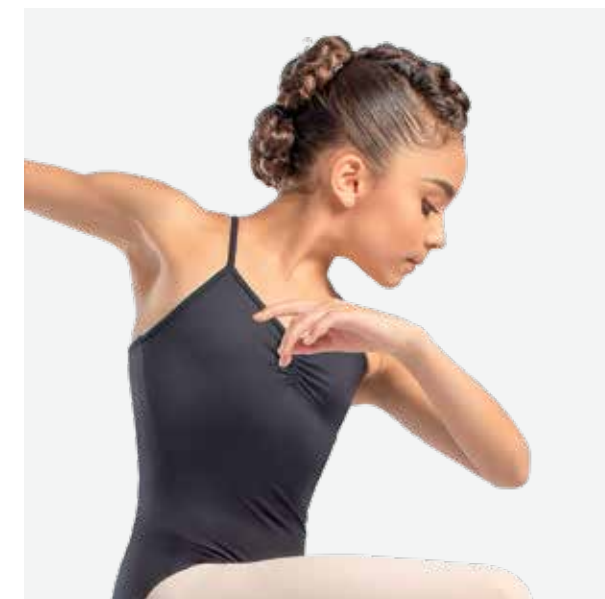

L-1829

- Microfiber / Diamond Lace
- Fully front lined

Child Sizes:
6x-7, 8-10, 12-14, YJr