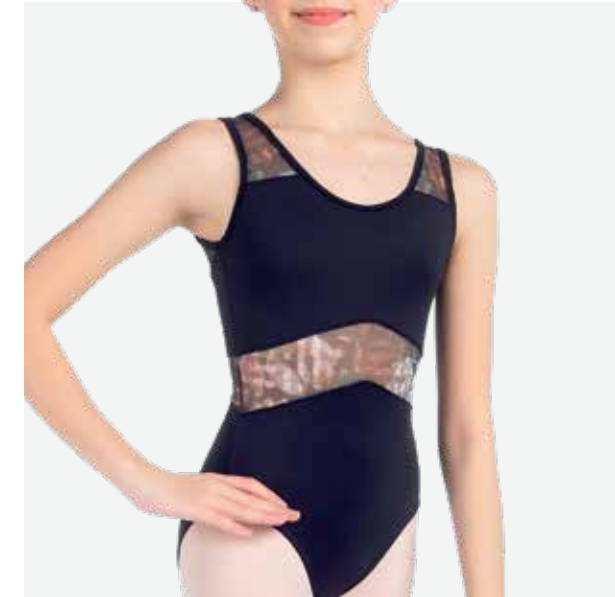

PL-2041

- Microfiber / Fanned Lace
- Shelf-lined, white is fully front lined

Adult Sizes:
P, S, M, L, XL

L-2021

- Microfiber / Fanned Lace
- Fully front lined

Child Sizes:
12-14, YJr

PL-2042

- Microfiber / Fanned Lace
- Shelf-lined, white is fully front lined

Adult Sizes:
P, S, M, L, XL

01 - Black

02 - White

YOU
ARE GOING
TO LIVE
YOUR
DREAM
THAT YOU
ALWAYS
WANTED
TO.

Just Kidding

PL-2049

- Microfiber / Mesh Spandex
- Shelf-lined

Adult Sizes:
P, S, M, L, XL

01 - Black / TLSSB596

L-2033

- Microfiber / Mesh Spandex
- Fully front lined

Child Sizes:
6x-7, 8-10, 12-14, YJr

01 - Black / TLSSB596

PL-2050

- Microfiber / Mesh Spandex
- Shelf-lined

Adult Sizes:
P, S, M, L, XL