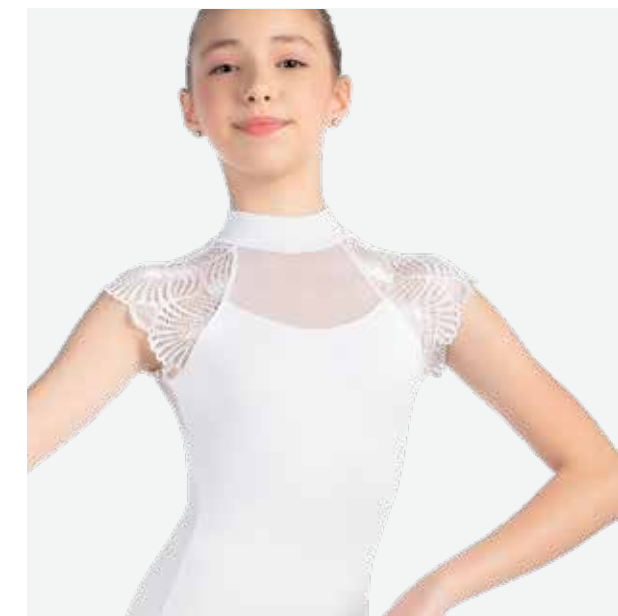

PL-2039

- Microfiber / Mesh LYCRA® / Fanned Lace
- Shelf-lined, white is fully front lined

Adult Sizes:
P, S, M, L, XL

01 - Black

02 - White

L-2019

- Microfiber / Mesh LYCRA® / Fanned Lace
- Fully front lined

Child Sizes:
12-14, YJr

01 - Black

02 - White