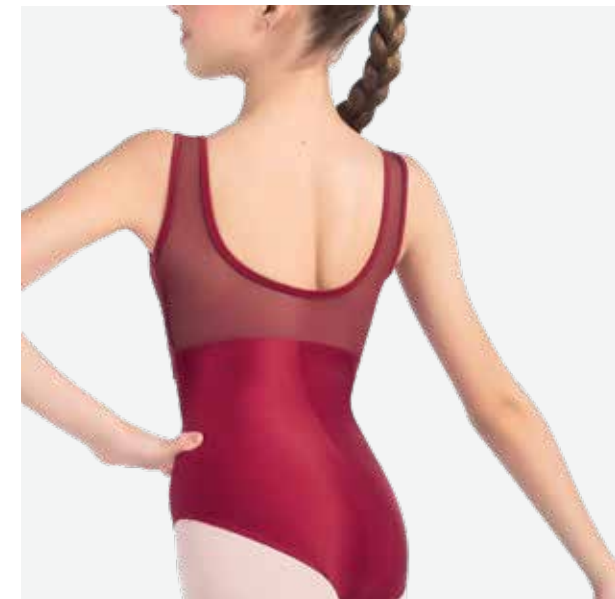

PL-2043

- Shimmer Microfiber / Mesh Spandex / Renaissance Lace

- Shelf-lined

Adult Sizes:

P, S, M, L, XL

01 - Black

192 - Sangria

L-2023

- Shimmer Microfiber / Mesh Spandex / Renaissance Lace

- Fully front lined

Child Sizes:

12-14, YJr

01 - Black

192 - Sangria

PL-2044

- Shimmer Microfiber / Renaissance Lace
- Shelf-lined