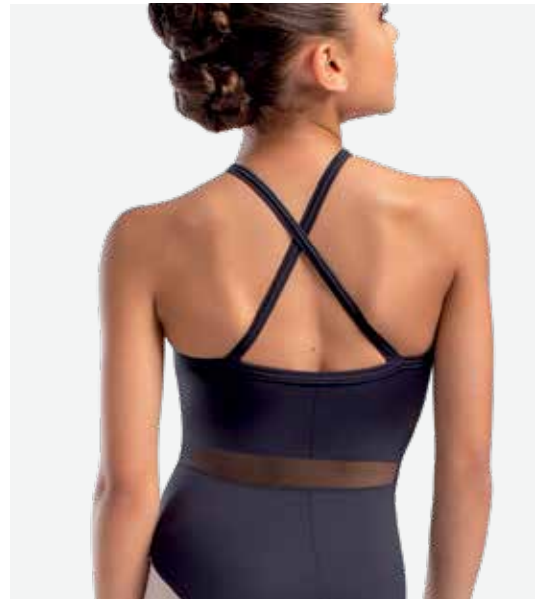

Child Sizes:

6x-7, 8-10, 12-14, YJr

01 - Black / 586 - Antique Rose

02 - White