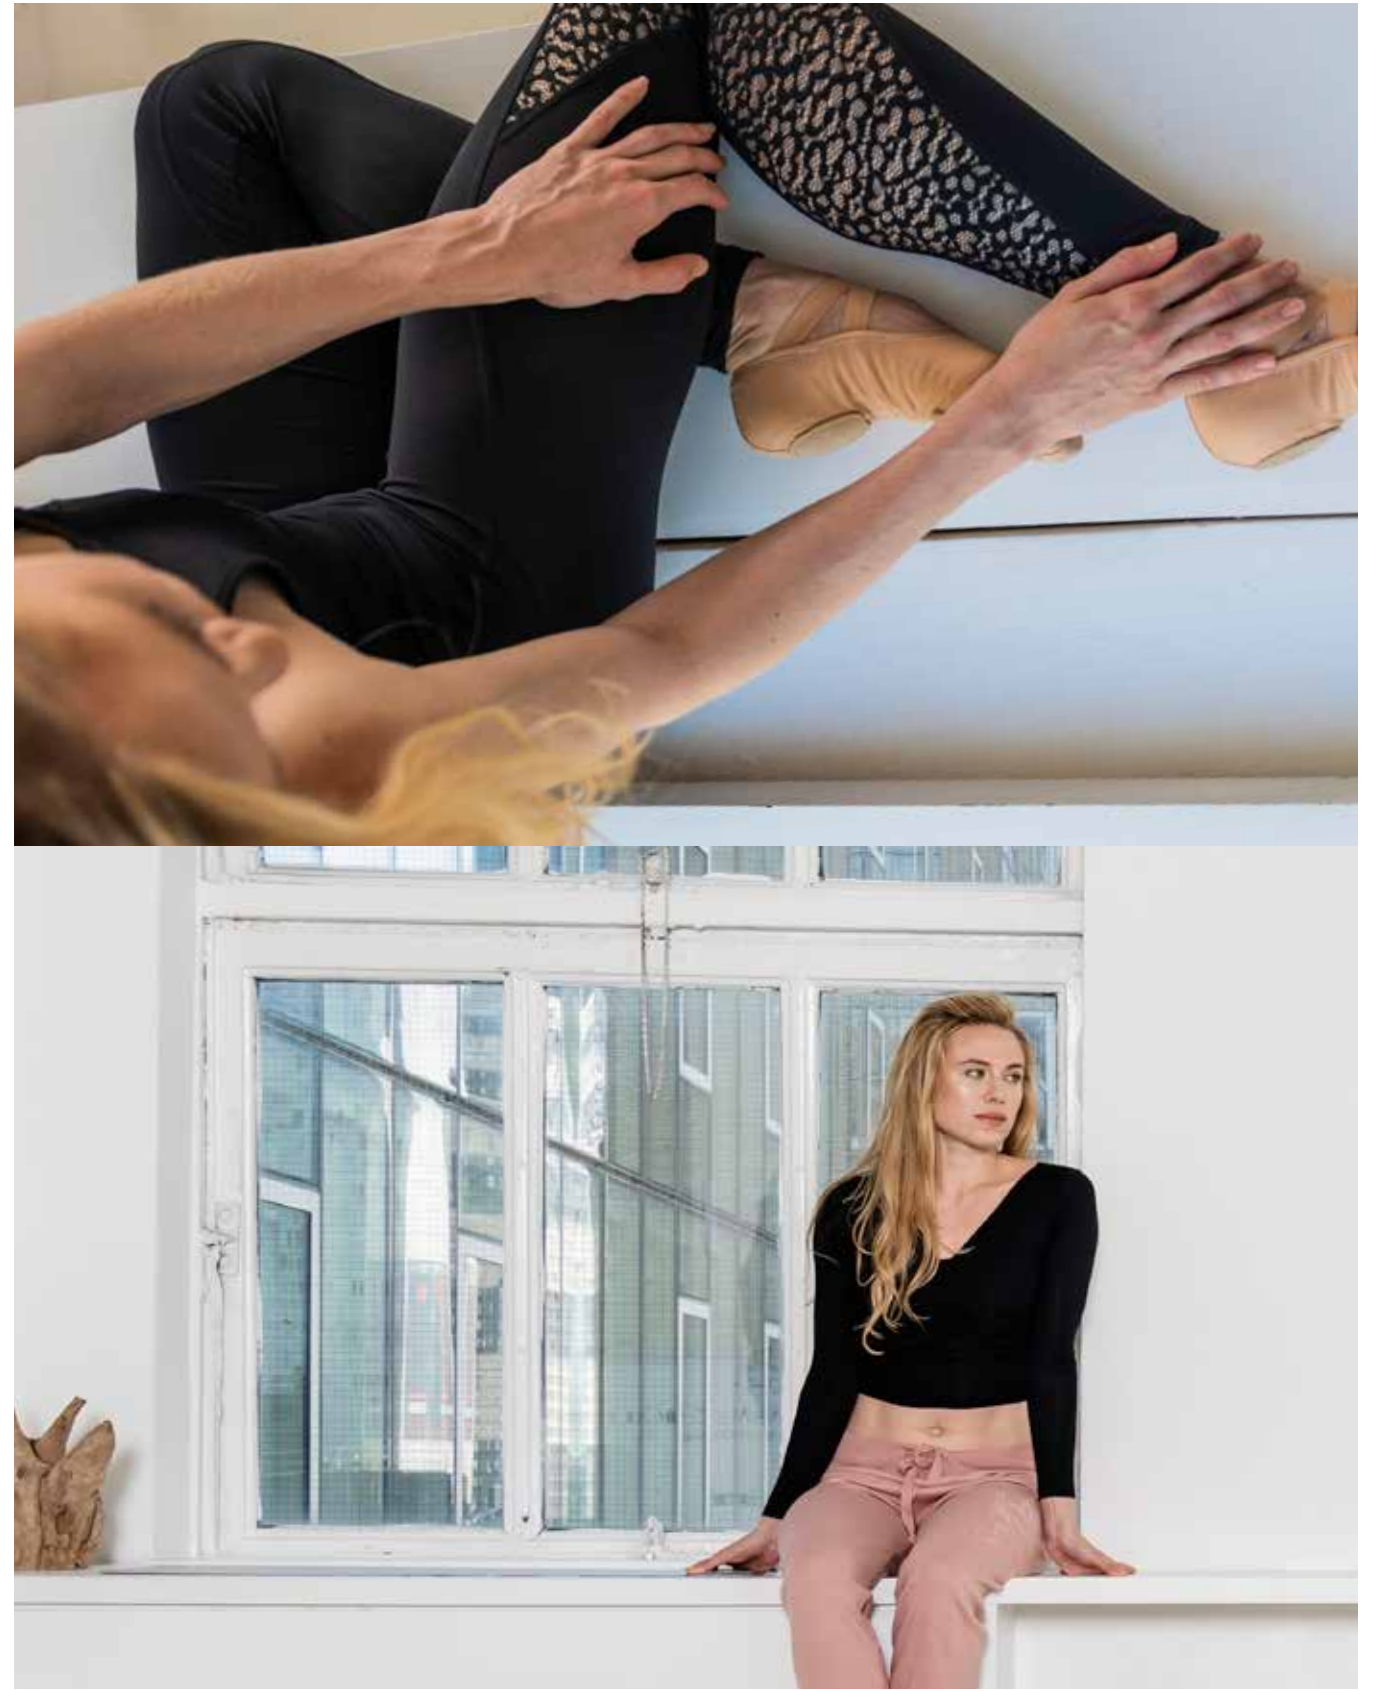

- Microfiber / Mesh LYCRA®
- Fully front lined

Child Sizes:

6x-7, 8-10, 12-14, YJr

01 - Black

02 - White

34 - Tropic Green

63 - Light Lilac

Style DIRECTORY